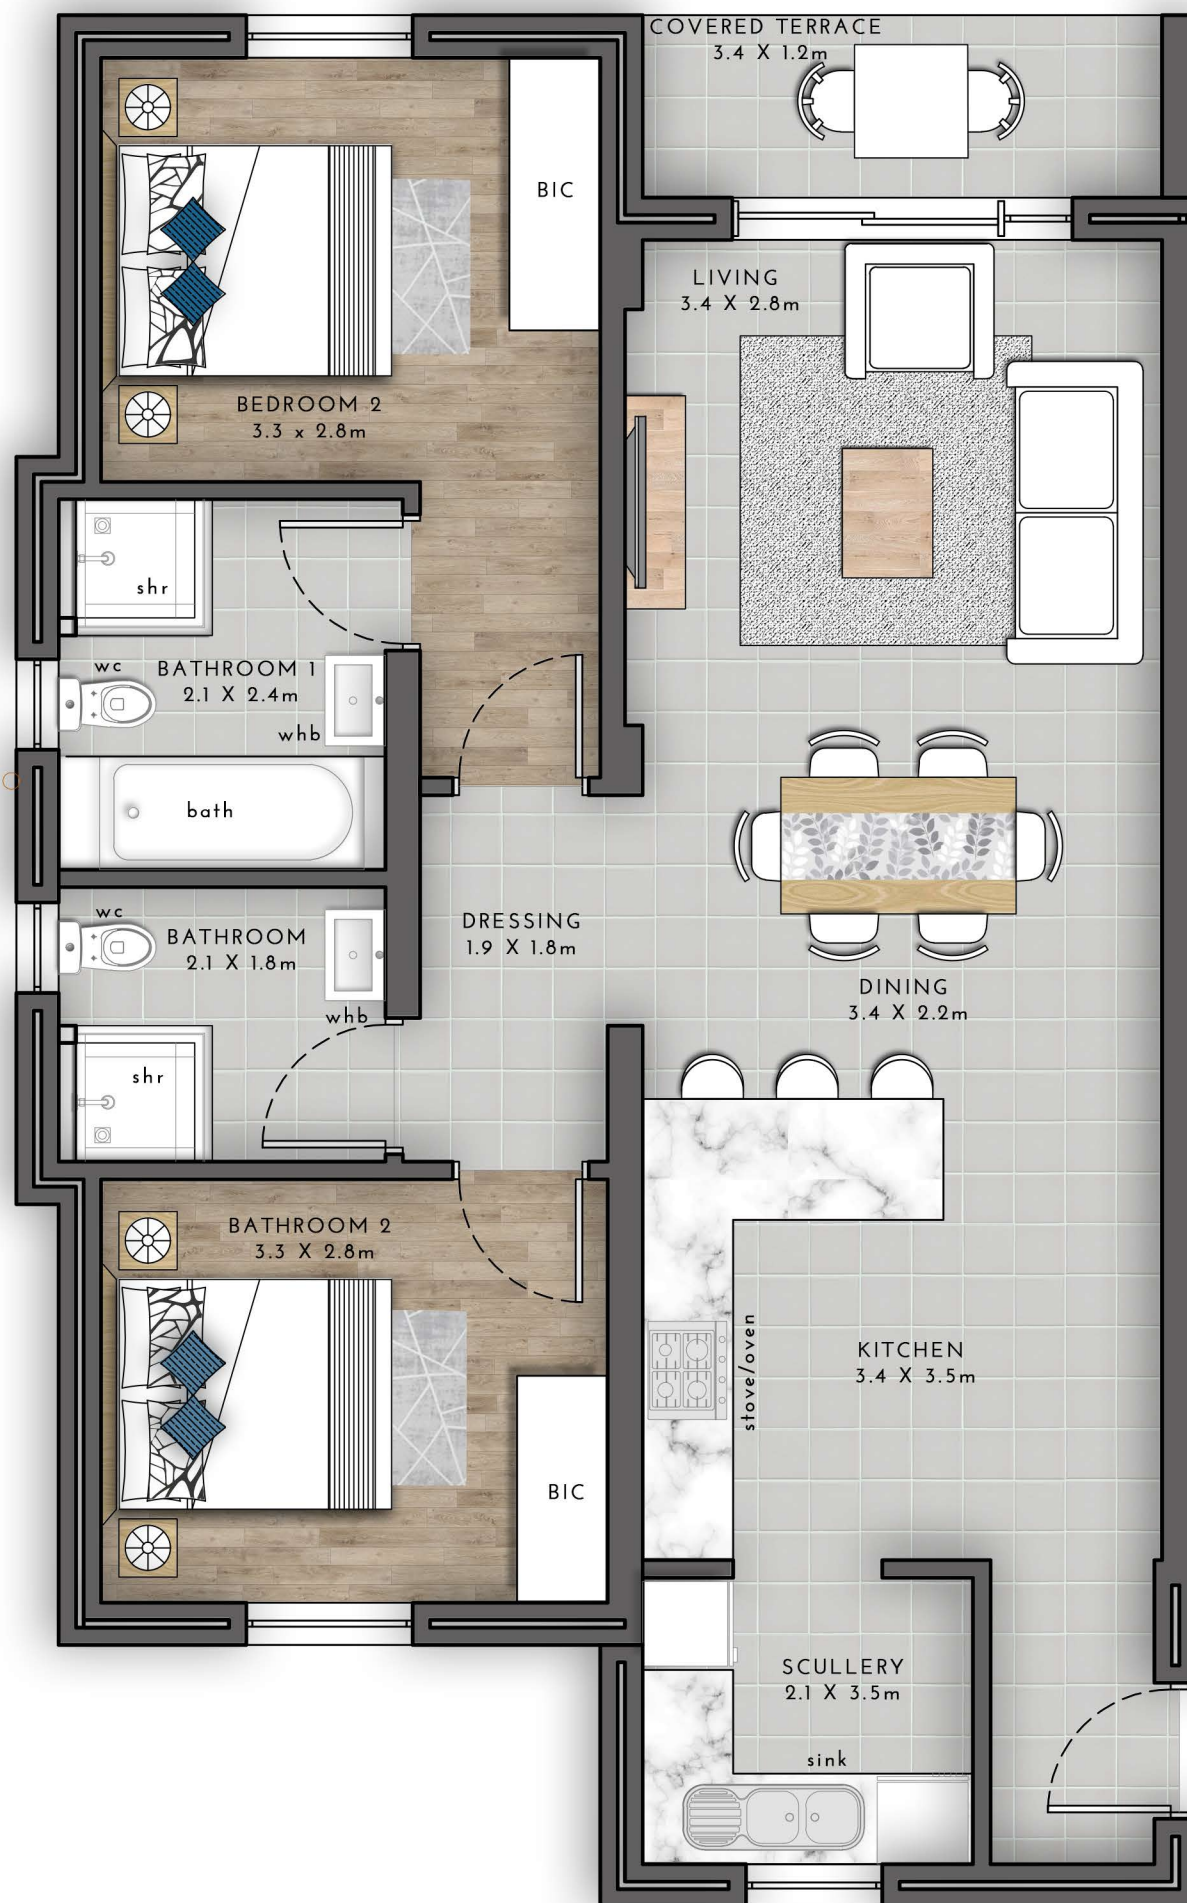

UNIT TYPE C

KEY PLAN

UNIT NUMBERS

UNIT TYPE: **C**

UNIT (2 BED + 2 BATH)	
UNIT FLOOR AREA:	79.45m ²
COVERED BALC / PAT:	4.60m ²
TOTAL AREA:	84.05m ²

UNIT No':

BLOCK :

GARDEN SIZE :